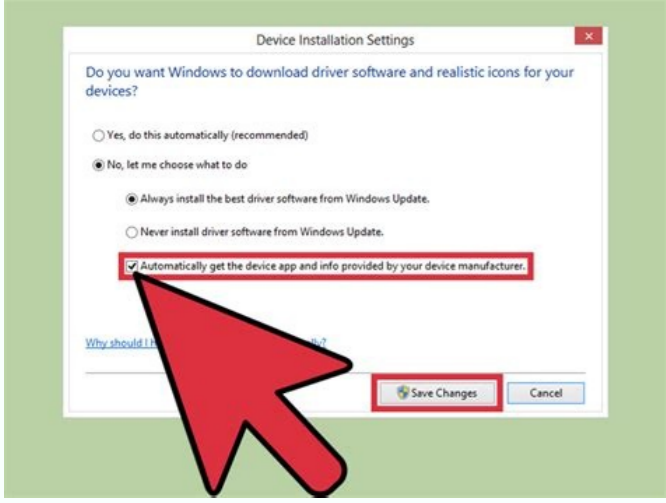

Alexa app for windows 8. 1

Download alexa app for windows 8.1. Alexa app for windows 8.1.